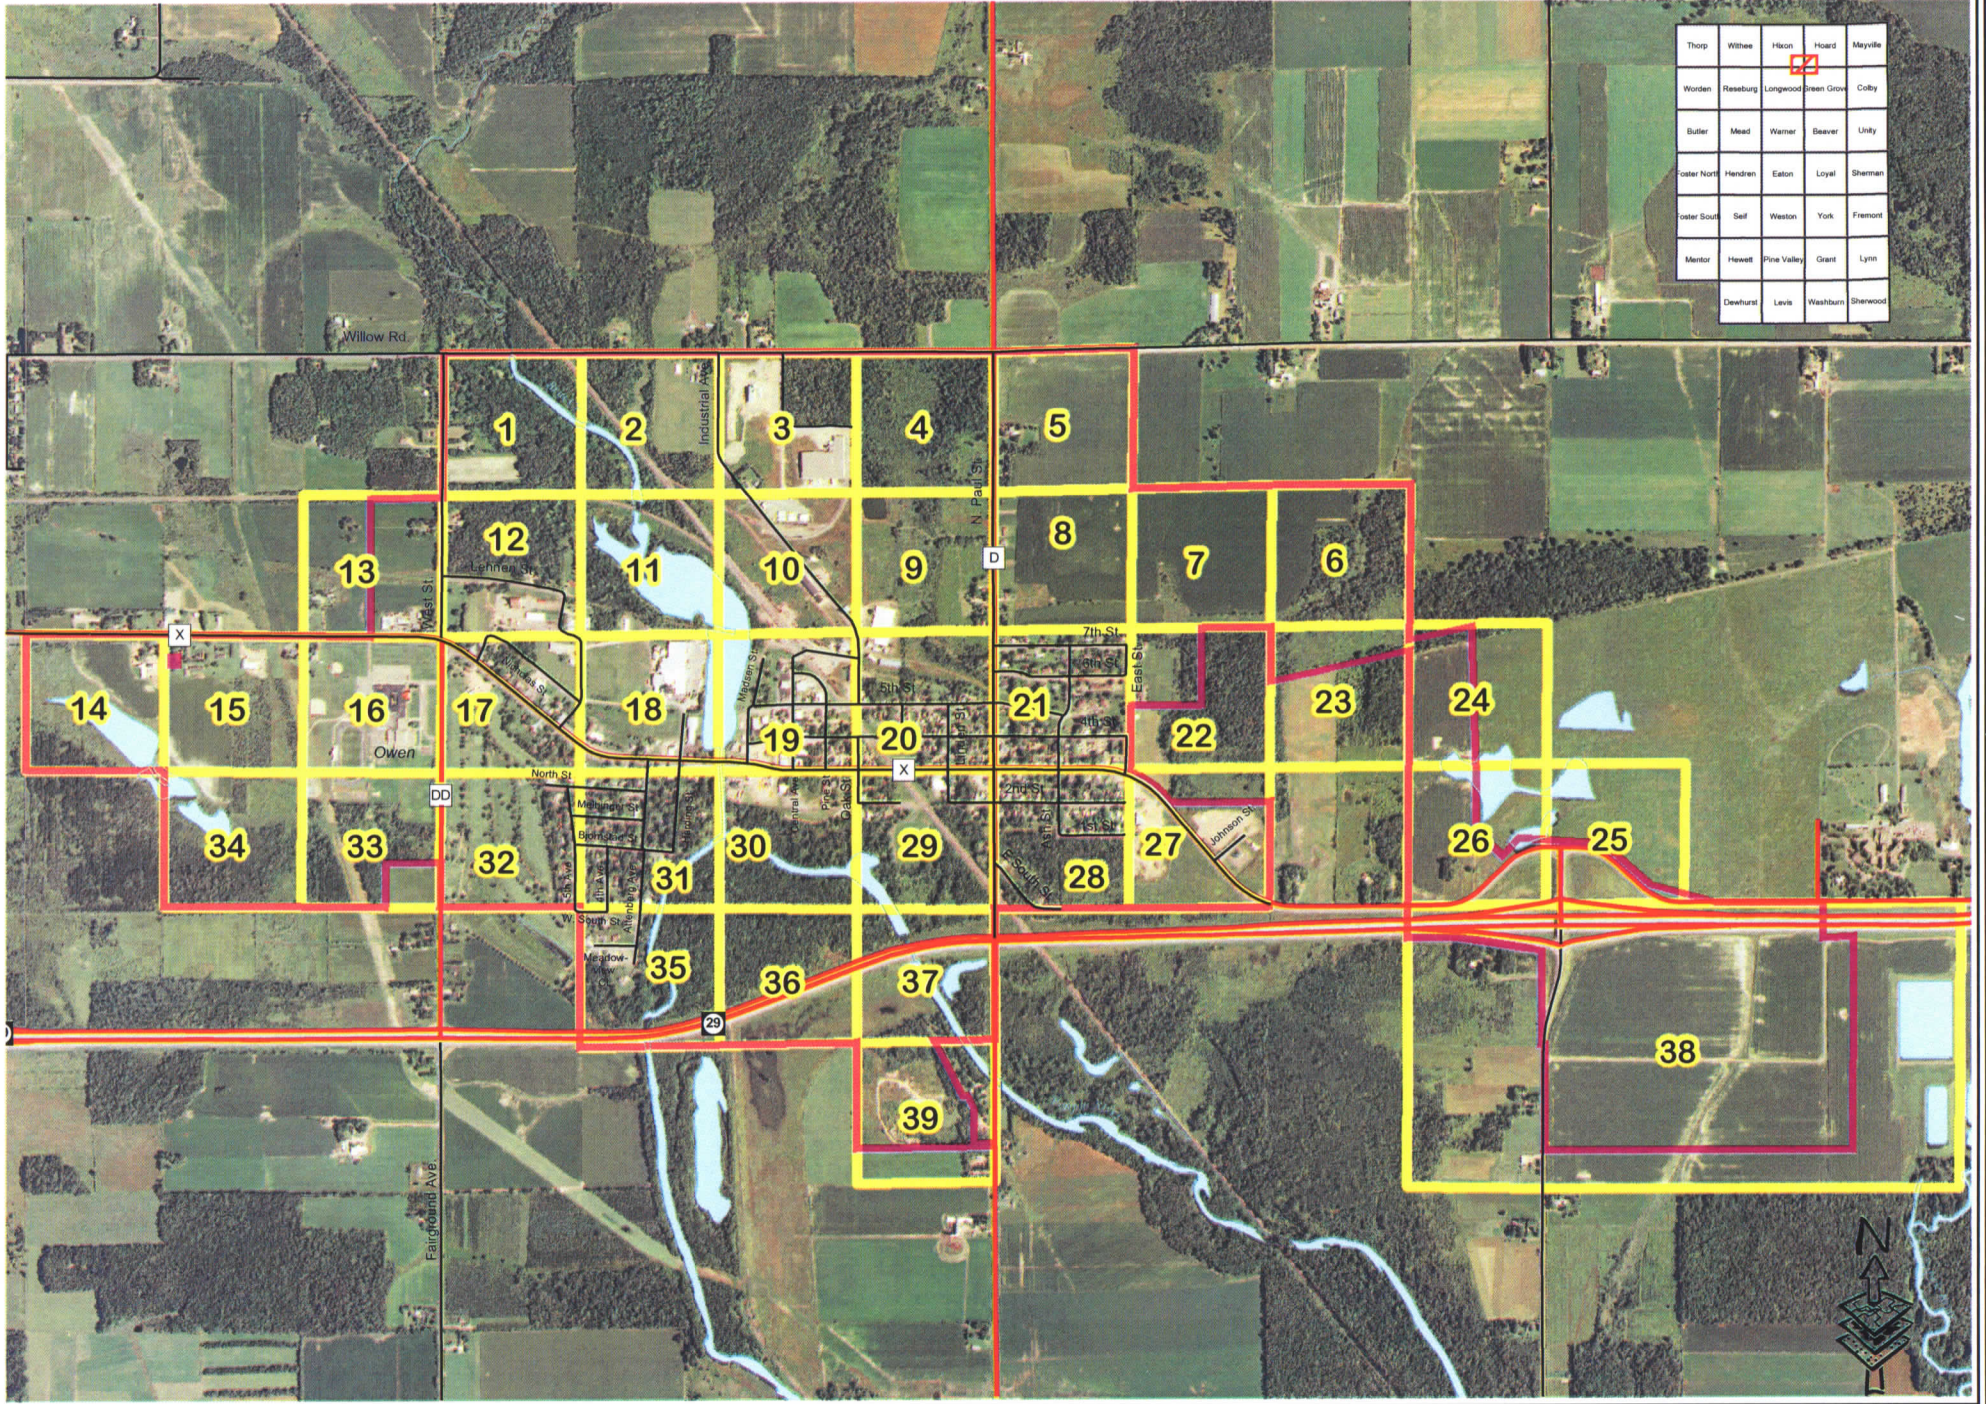

# City of Owen

Thorp	Wilthe	Hacon	Hoard	Mayville
Worden	Reeseburg	Longwood	Green Grove	Colby
Butler	Mead	Wamer	Beaver	Unity
oster North	Hendren	Eaton	Loyal	Shaman
oster Court	Self	Weston	York	Fremont
Mentor	Hewell	Pine Valley	Grant	Lynn
Dewhurst	Levis	Washburn	Shenwood	